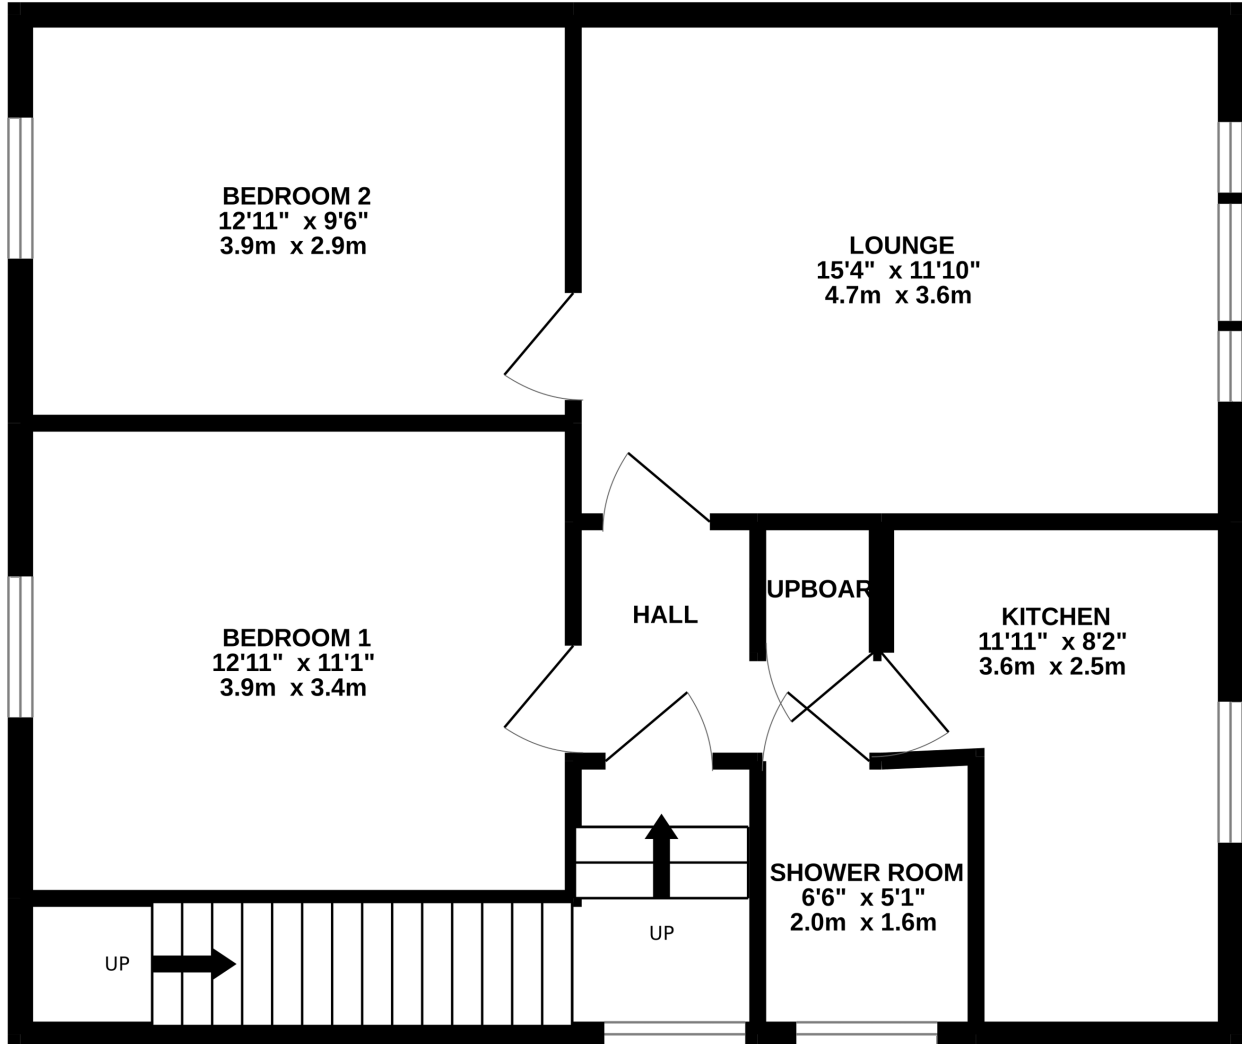

FIRST FLOOR
670 sq.ft. (62.2 sq.m.) approx.

TOTAL FLOOR AREA : 670 sq.ft. (62.2 sq.m.) approx.