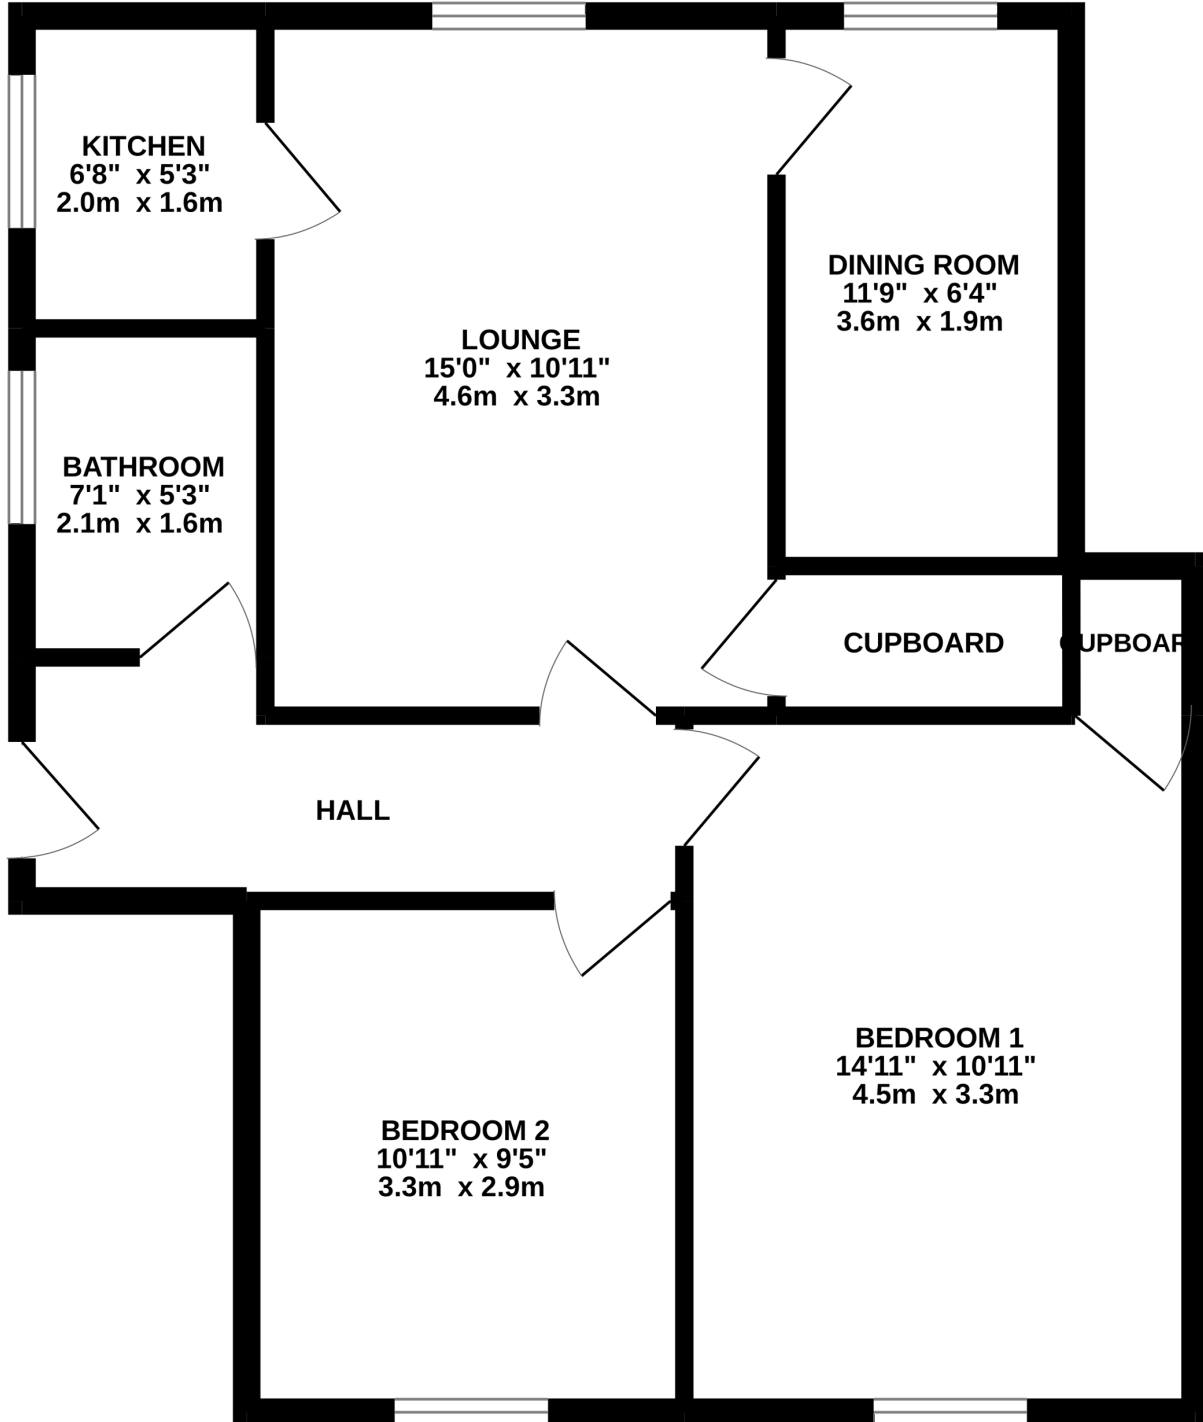

GROUND FLOOR
668 sq.ft. (62.1 sq.m.) approx.

TOTAL FLOOR AREA : 668 sq.ft. (62.1 sq.m.) approx.

Whilst every attempt has been made to ensure the accuracy of the floorplan contained here, measurements of doors, windows, rooms and any other items are approximate and no responsibility is taken for any error, omission or mis-statement. This plan is for illustrative purposes only and should be used as such by any prospective purchaser. The services, systems and appliances shown have not been tested and no guarantee as to their operability or efficiency can be given.