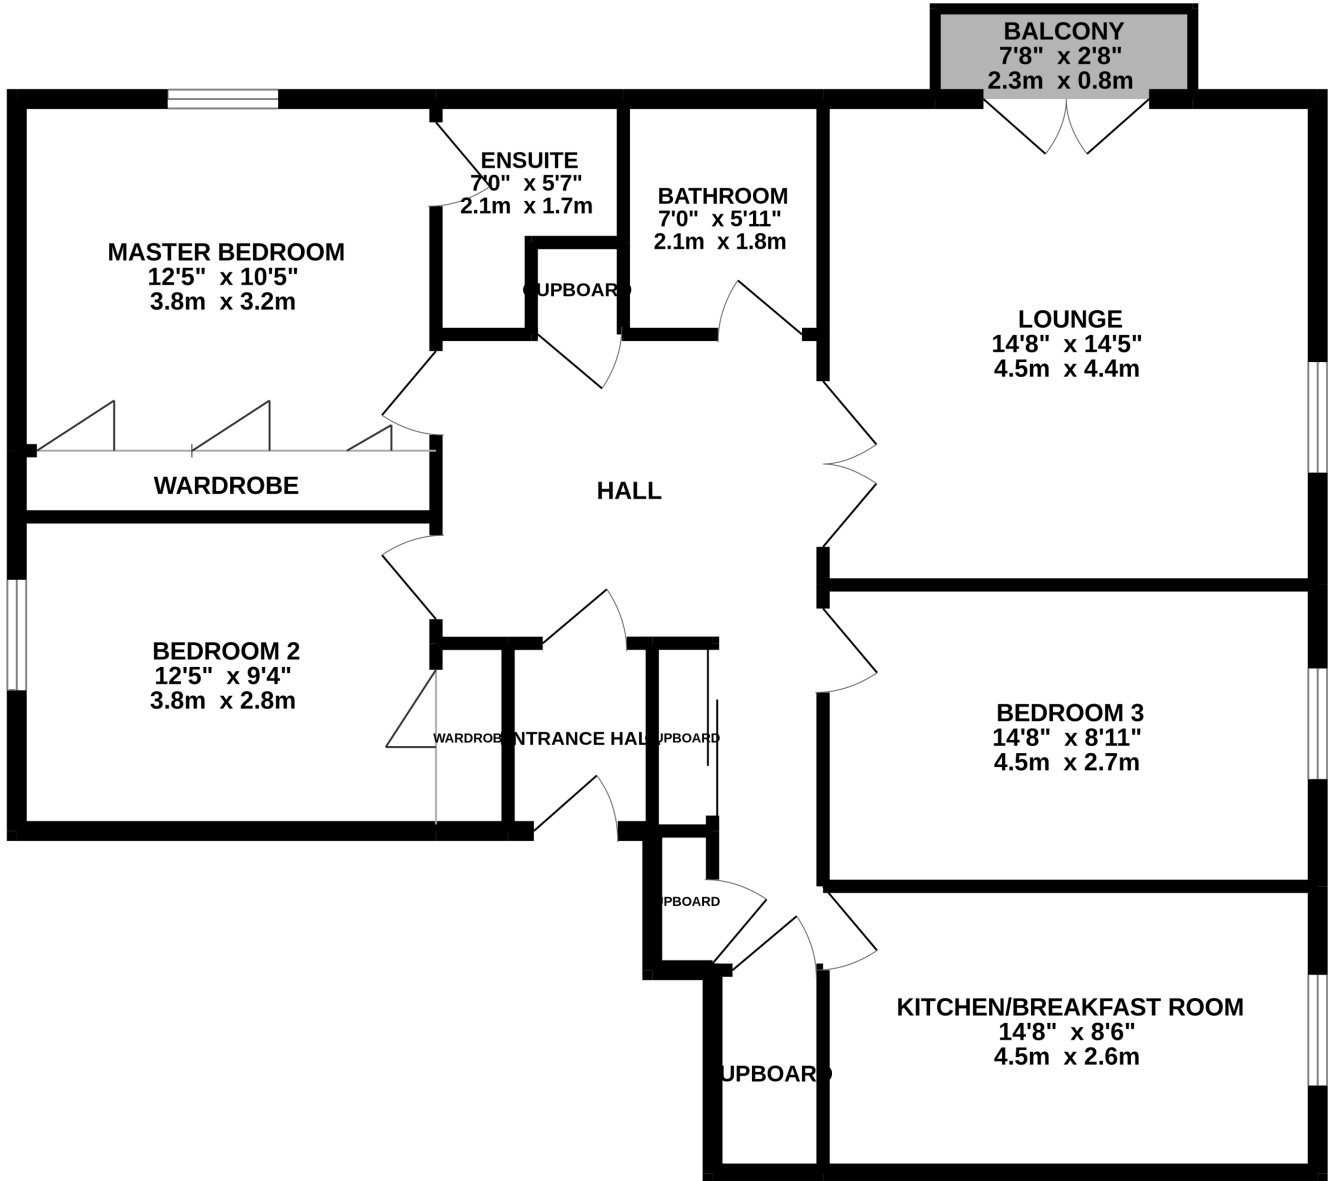

GROUND FLOOR
1031 sq.ft. (95.8 sq.m.) approx.

TOTAL FLOOR AREA : 1031 sq.ft. (95.8 sq.m.) approx.