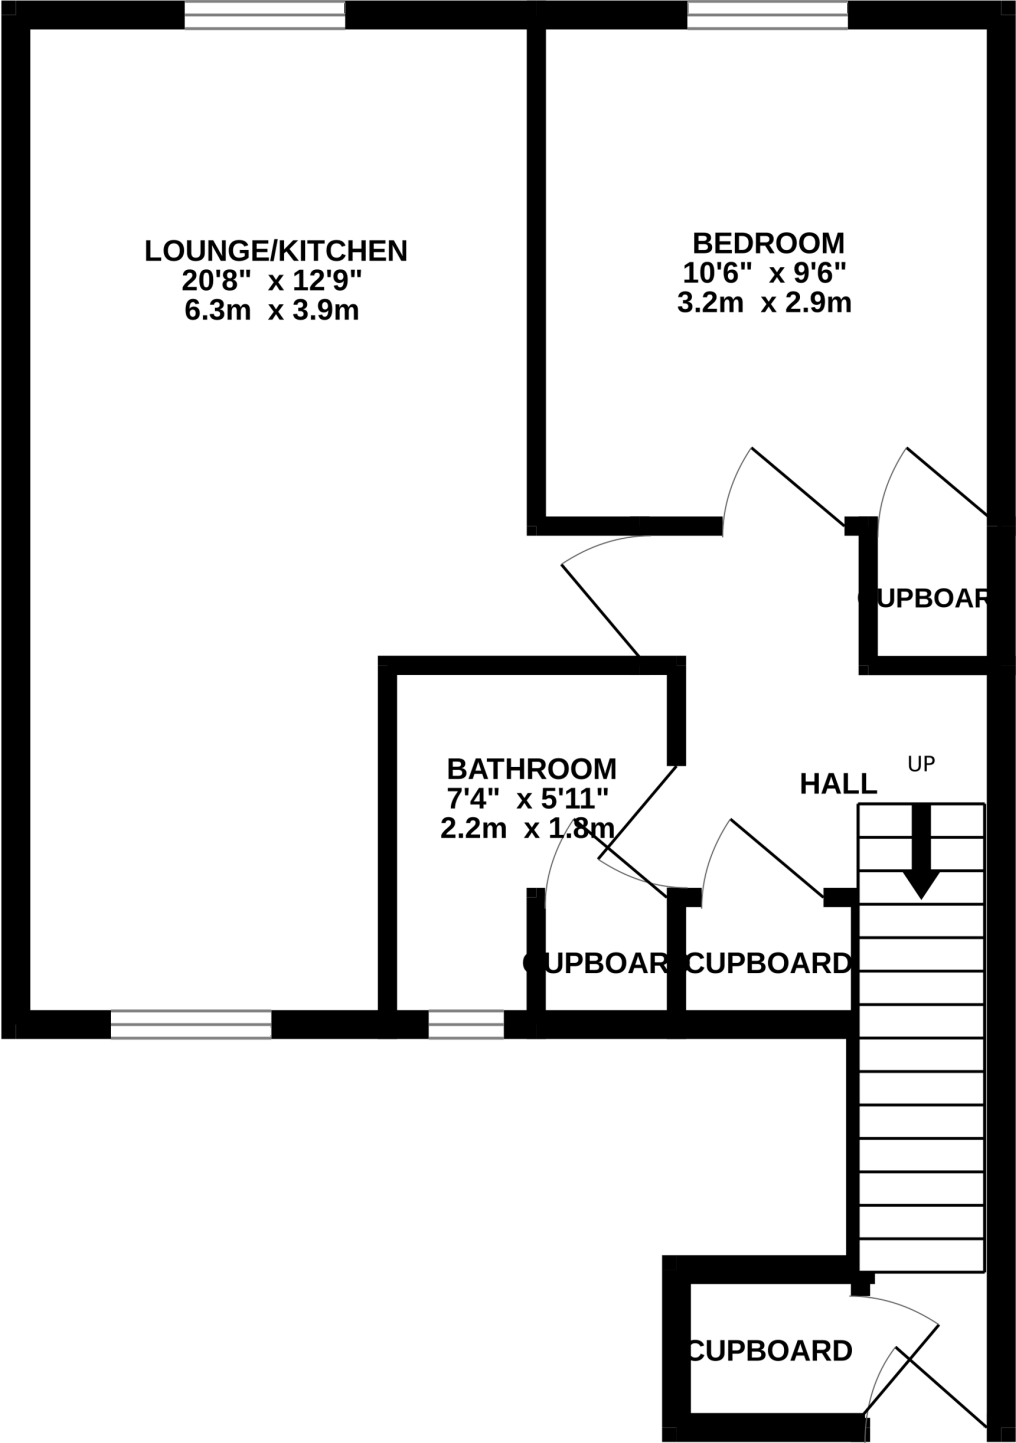

GROUND FLOOR
453 sq.ft. (42.1 sq.m.) approx.

TOTAL FLOOR AREA : 453 sq.ft. (42.1 sq.m.) approx.

Whilst every attempt has been made to ensure the accuracy of the floorplan contained here, measurements of doors, windows, rooms and any other items are approximate and no responsibility is taken for any error, omission or mis-statement. This plan is for illustrative purposes only and should be used as such by any prospective purchaser. The services, systems and appliances shown have not been tested and no guarantee as to their operability or efficiency can be given.