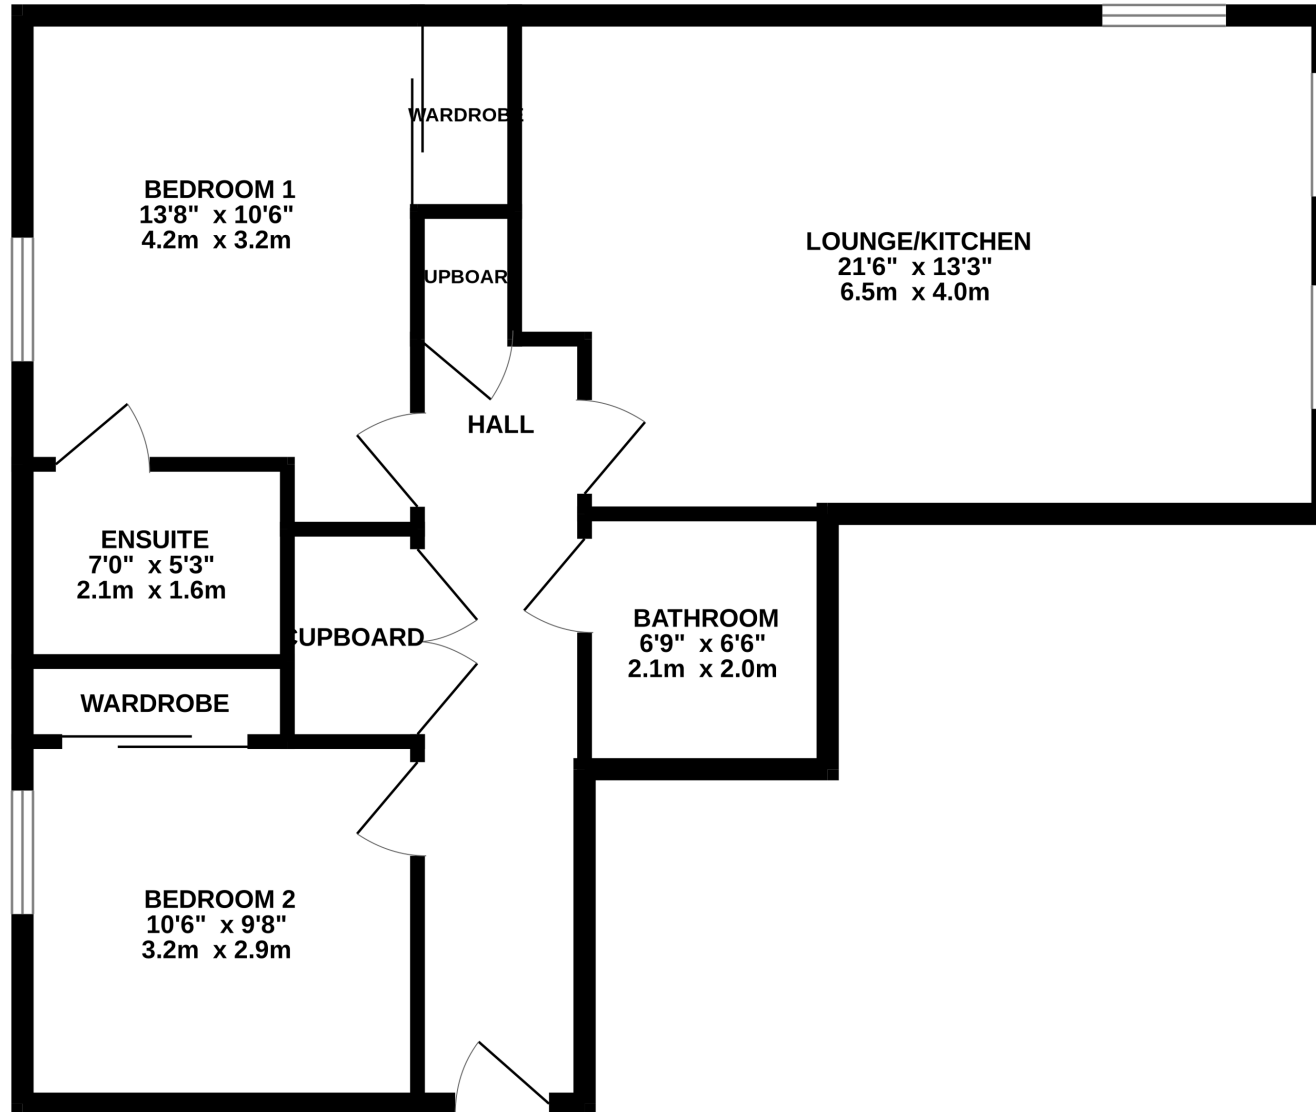

GROUND FLOOR
736 sq.ft. (68.4 sq.m.) approx.

TOTAL FLOOR AREA : 736 sq.ft. (68.4 sq.m.) approx.