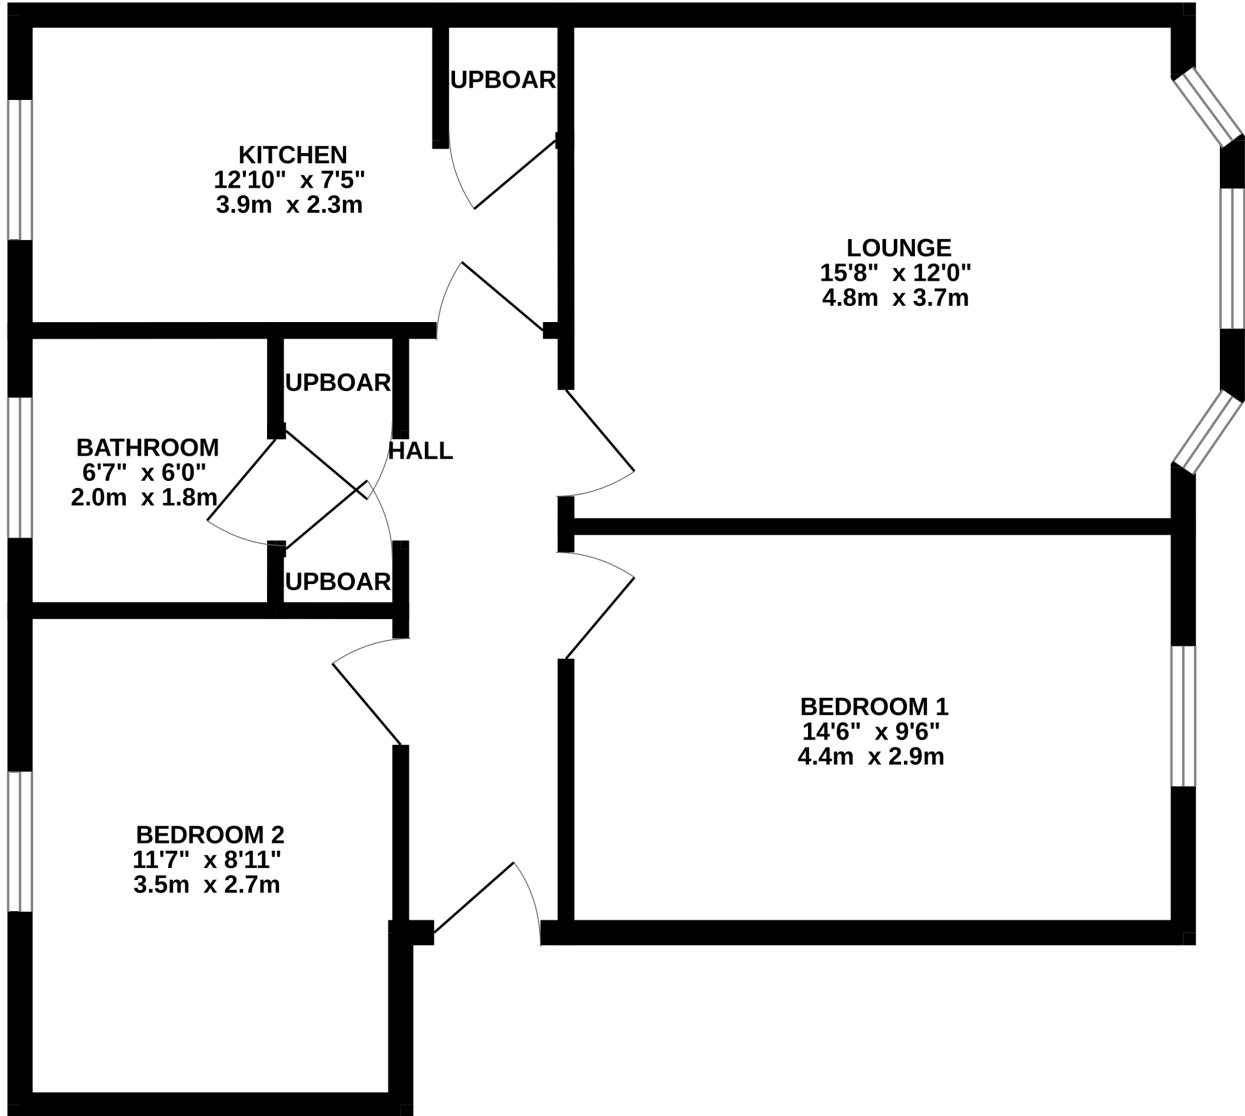

GROUND FLOOR
631 sq.ft. (58.7 sq.m.) approx.

TOTAL FLOOR AREA : 631 sq.ft. (58.7 sq.m.) approx.