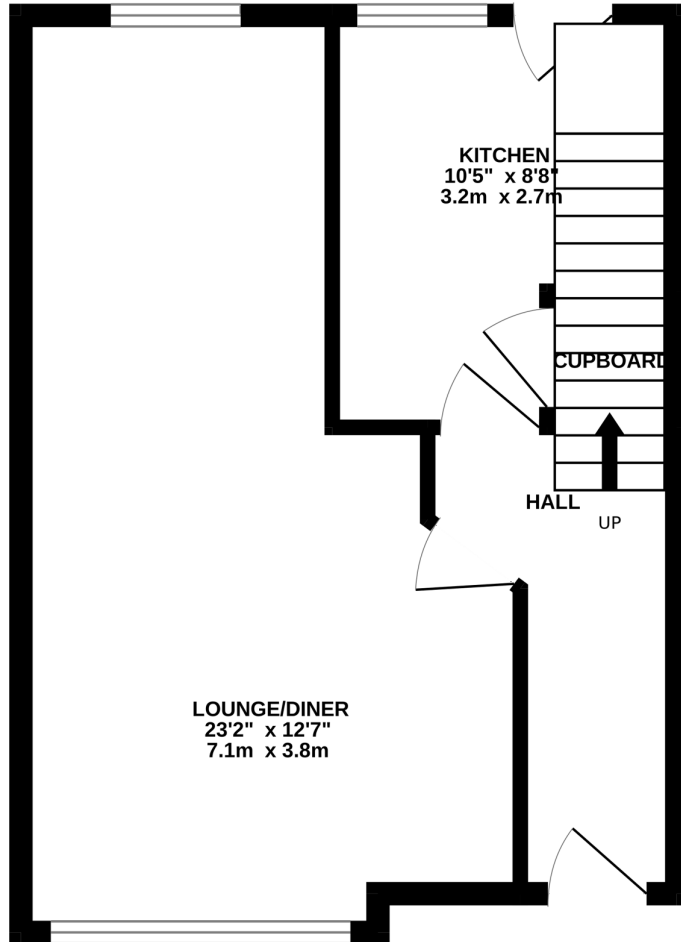

GROUND FLOOR
377 sq.ft. (35.0 sq.m.) approx.

1ST FLOOR
388 sq.ft. (36.0 sq.m.) approx.

TOTAL FLOOR AREA : 764 sq.ft. (71.0 sq.m.) approx.

Whilst every attempt has been made to ensure the accuracy of the floorplan contained here, measurements of doors, windows, rooms and any other items are approximate and no responsibility is taken for any error, omission or mis-statement. This plan is for illustrative purposes only and should be used as such by any prospective purchaser. The services, systems and appliances shown have not been tested and no guarantee as to their operability or efficiency can be given.