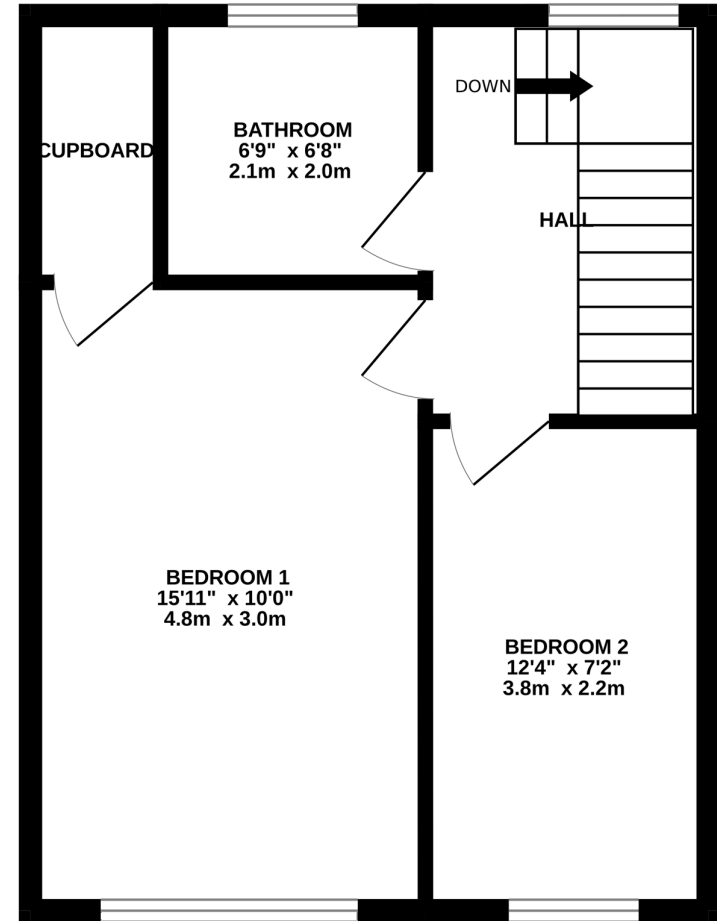

GROUND FLOOR
377 sq.ft. (35.0 sq.m.) approx.

1ST FLOOR
388 sq.ft. (36.0 sq.m.) approx.

TOTAL FLOOR AREA : 764 sq.ft. (71.0 sq.m.) approx.

Whilst every attempt has been made to ensure the accuracy of the floorplan contained here, measurements of doors, windows, rooms and any other items are approximate and no responsibility is taken for any error, omission or mis-statement. This plan is for illustrative purposes only and should be used as such by any prospective purchaser. The services, systems and appliances shown have not been tested and no guarantee as to their operability or efficiency can be given.