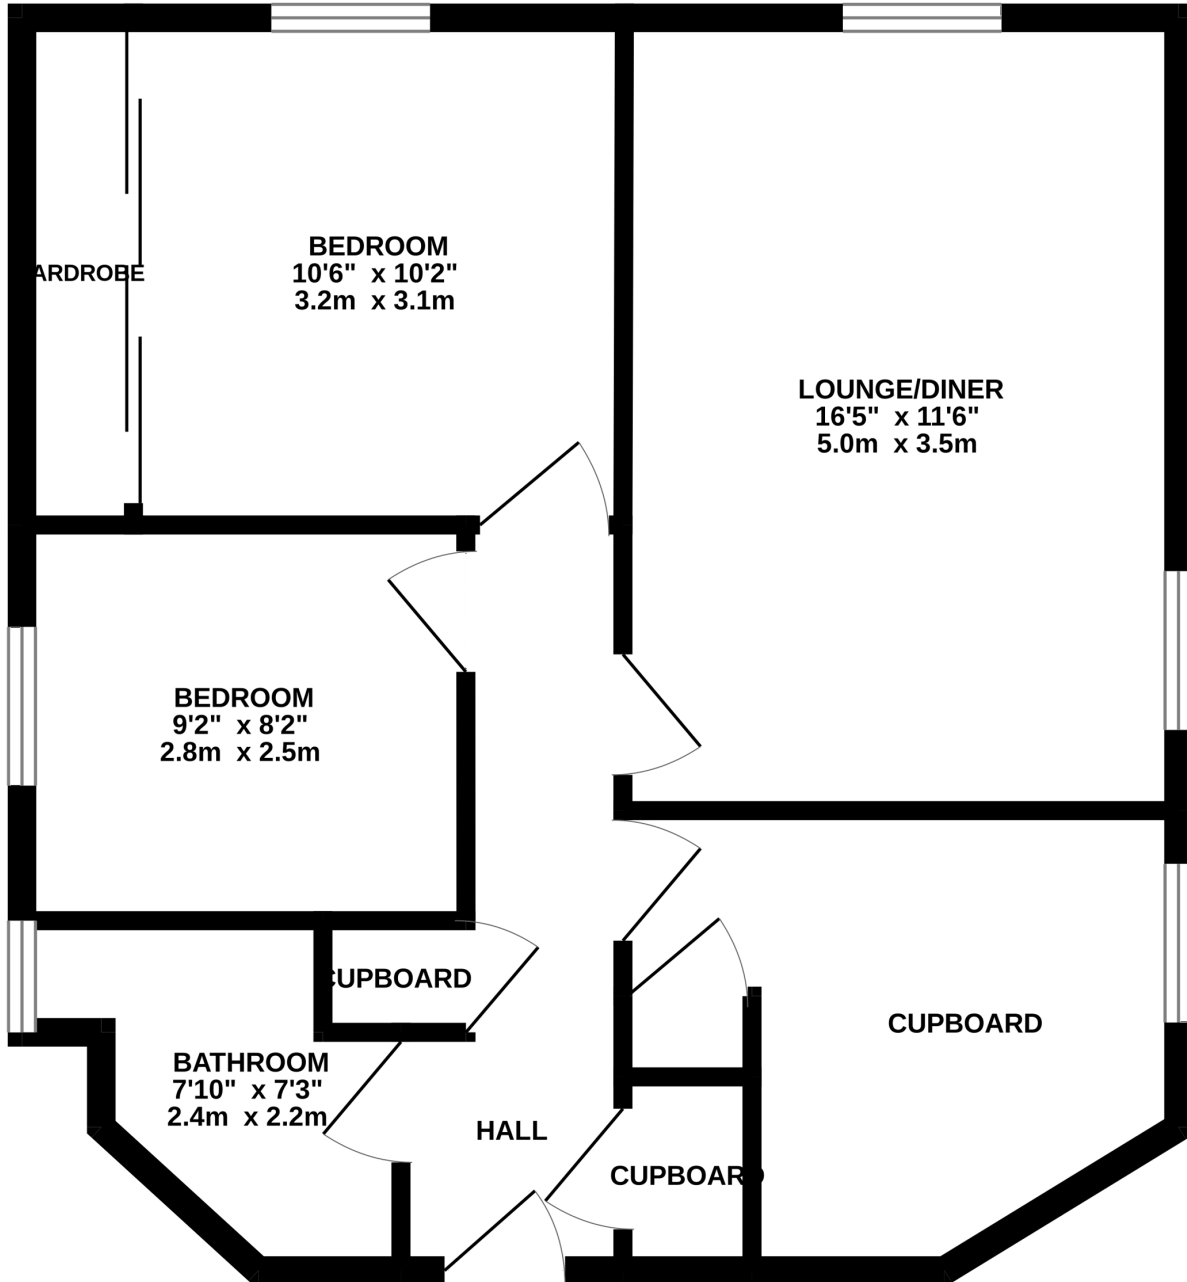

GROUND FLOOR  
600 sq.ft. (55.7 sq.m.) approx.

TOTAL FLOOR AREA : 600 sq.ft. (55.7 sq.m.) approx.

Whilst every attempt has been made to ensure the accuracy of the floorplan contained here, measurements of doors, windows, rooms and any other items are approximate and no responsibility is taken for any error, omission or mis-statement. This plan is for illustrative purposes only and should be used as such by any prospective purchaser. The services, systems and appliances shown have not been tested and no guarantee as to their operability or efficiency can be given.  
Made with Metropix ©2023