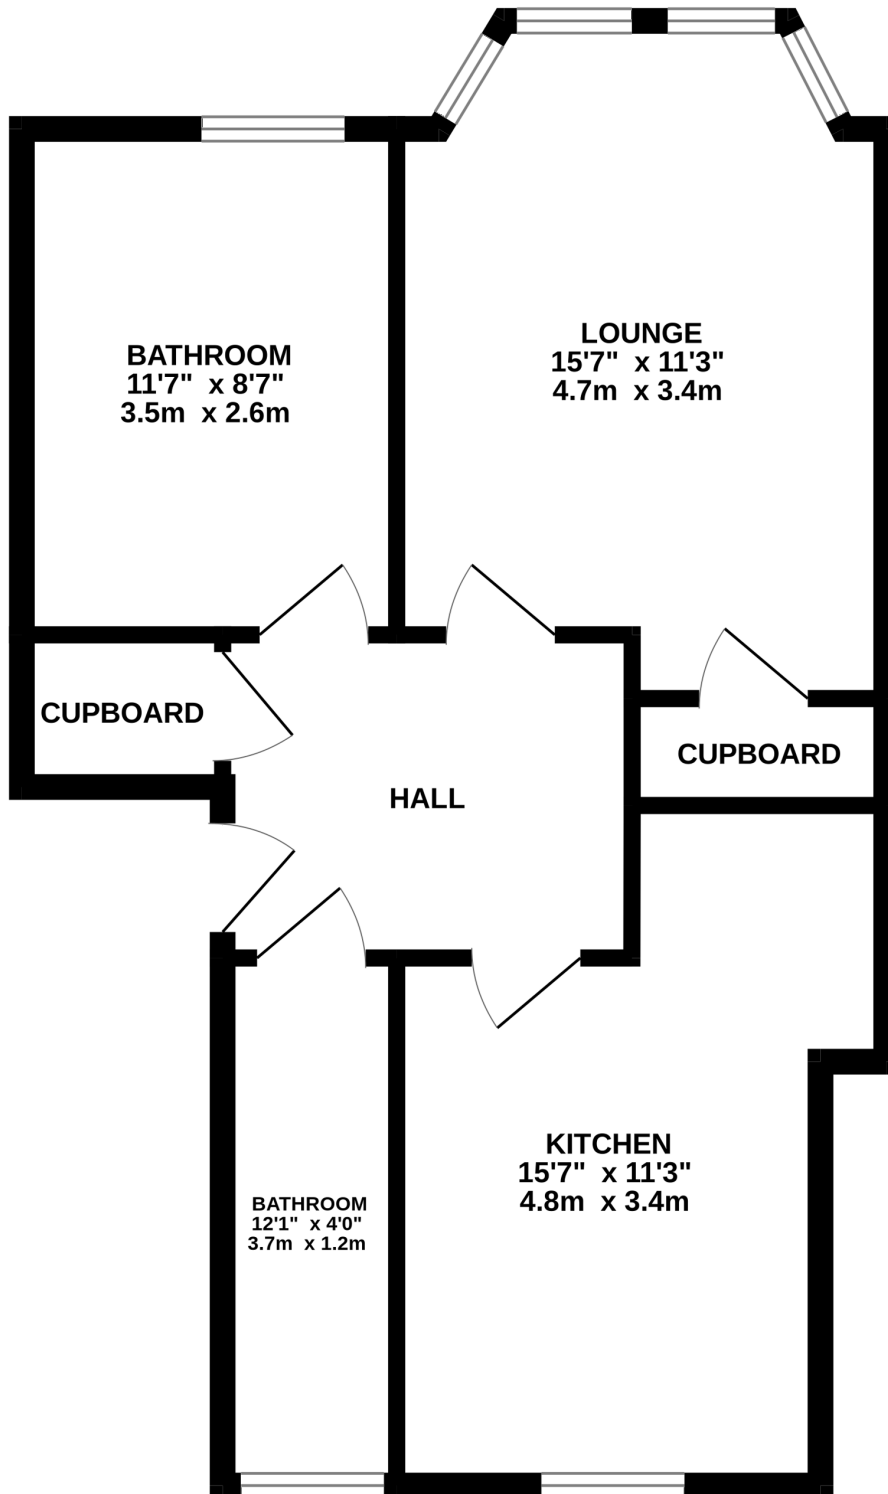

GROUND FLOOR  
549 sq.ft. (51.0 sq.m.) approx.

TOTAL FLOOR AREA : 549 sq.ft. (51.0 sq.m.) approx.

Whilst every attempt has been made to ensure the accuracy of the floorplan contained here, measurements of doors, windows, rooms and any other items are approximate and no responsibility is taken for any error, omission or mis-statement. This plan is for illustrative purposes only and should be used as such by any prospective purchaser. The services, systems and appliances shown have not been tested and no guarantee as to their operability or efficiency can be given.